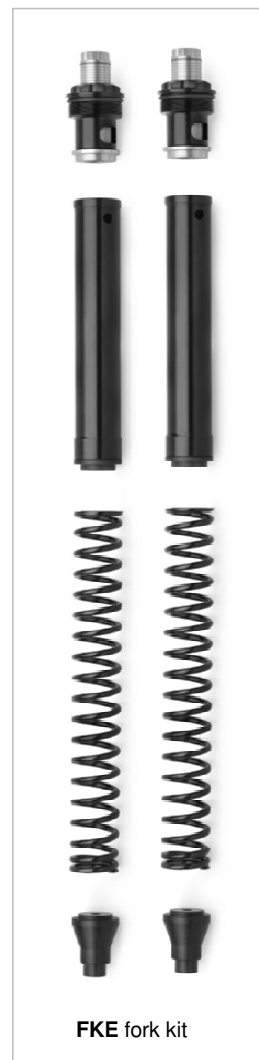

## Street Cup 900 my 17/20

product	code	description
Twinshock (R-P)	MT128.1D-N	M40D set twin shock (Dark)
Twinshock (R-P)	MT128.1D-C	M40D set twin shock (Chrome)
Twinshock (C-R-L-P)	MT128.1KC-N	M40KC set twin shock (Dark)
Twinshock (C-R-L-P)	MT128.1KC-C	M40KC set twin shock (Chrome)
Fork kit (P) (fork type Kayaba)	FT128KE	FKE Spring kit
Fork kit (P) (fork type Kayaba)	FT128SE	FSE Hydraulic kit
Fork kit (C-R-P) (fork type Kayaba)	F15T128K	F15K "quad valve" Hydraulic Cartridge kit

## Street Cup 900 my 17/20

from conventional  
non-adjustable  
to fully-adjustable fork

F15K "quad valve system" fork kit

FSE fork kit

FKE fork kit

### Quad-valve asymmetric system