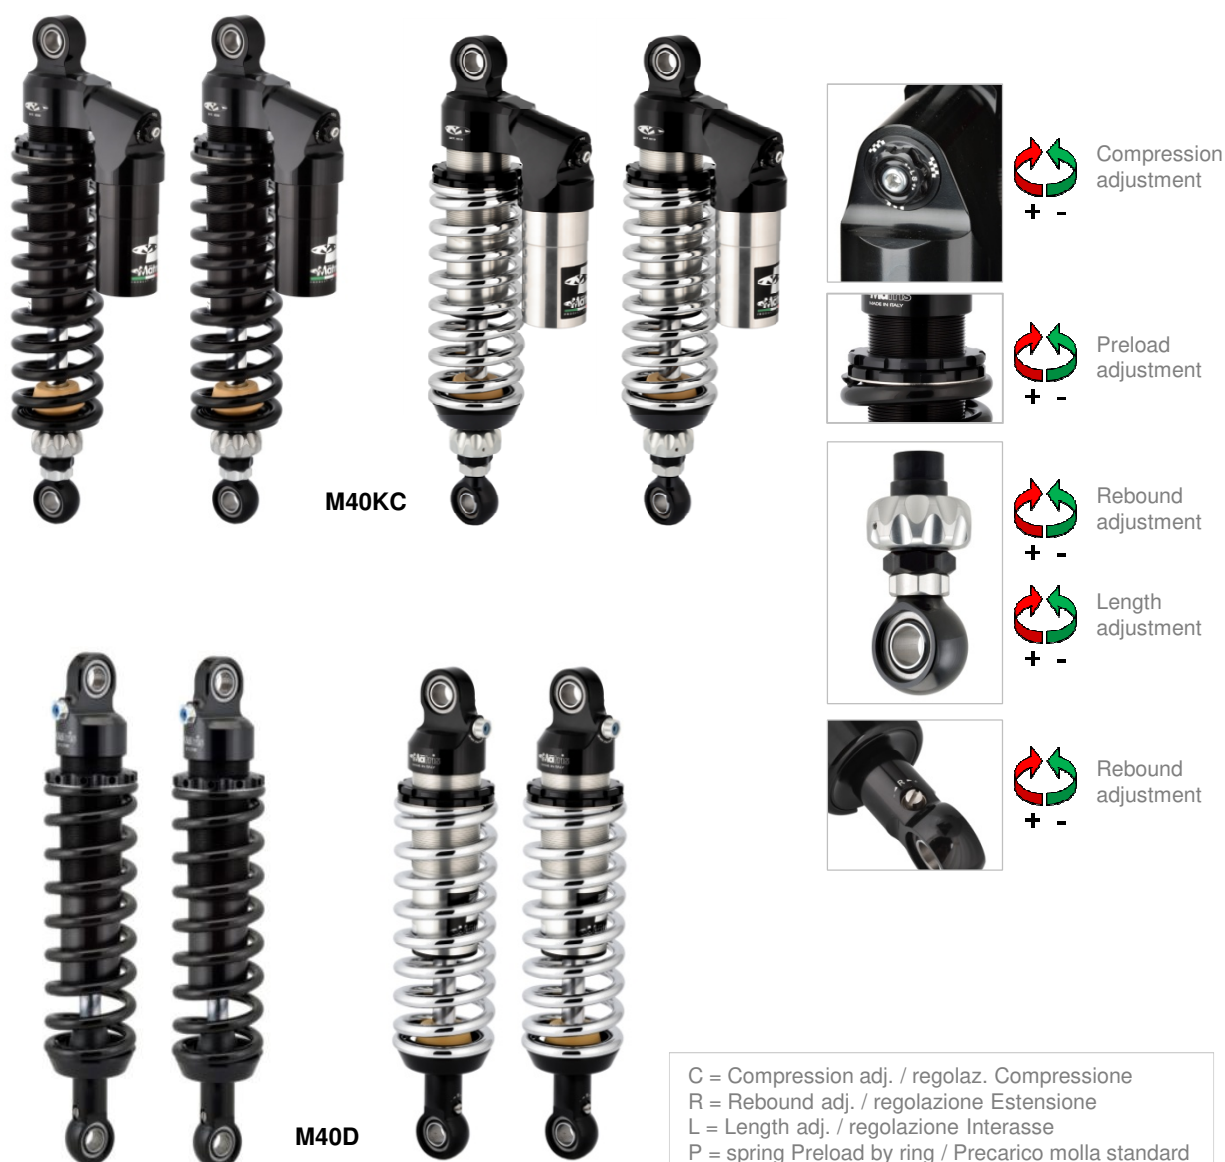

## Street Cup 900 my 17/20

product	code	description
Twinshock (R-P)	MT128.1D-N	M40D set twin shock (Dark)
Twinshock (R-P)	MT128.1D-C	M40D set twin shock (Chrome)
Twinshock (C-R-L-P)	MT128.1KC-N	M40KC set twin shock (Dark)
Twinshock (C-R-L-P)	MT128.1KC-C	M40KC set twin shock (Chrome)
Fork kit (P) (fork type Kayaba)	FT128KE	FKE Spring kit
Fork kit (P) (fork type Kayaba)	FT128SE	FSE Hydraulic kit
Fork kit (C-R-P) (fork type Kayaba)	F15T128K	F15K "quad valve" Hydraulic Cartridge kit

## Street Cup 900 my 17/20

from conventional  
non-adjustable  
to fully-adjustable fork

F15K "quad valve system" fork kit

FSE fork kit

FKE fork kit

### Quad-valve asymmetric system