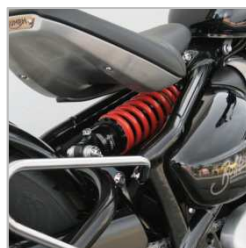

TRIUMPH

Bonneville Bobber Black 1200 m.y.18

product	code	description
Monoshock (R-P)	MT129.D1A	M40D (Black & Orange spring)
Monoshock (R-P)	MT129.D1C	M40D (Black & Chromed spring)
Monoshock (R-P)	MT129.D1N	M40D (Black & Black spring)
Fork kit (C-R-P)	F20T135K	F20K "quad valve" Hydraulic Cartridge kit

M40D
Black & Black

M40D
Black & Chrome

F20K "quad valve" fork kit

*C = compression adj. / regolaz. Compressione
R = rebound adj. / regolaz. Estensione
P = std spring preload / precarico molla std*

Black & Black

Black & Chromed

Black & Orange

F20K

L'immagine del prodotto è generica e indicativa. / The product image is generic and for information only.