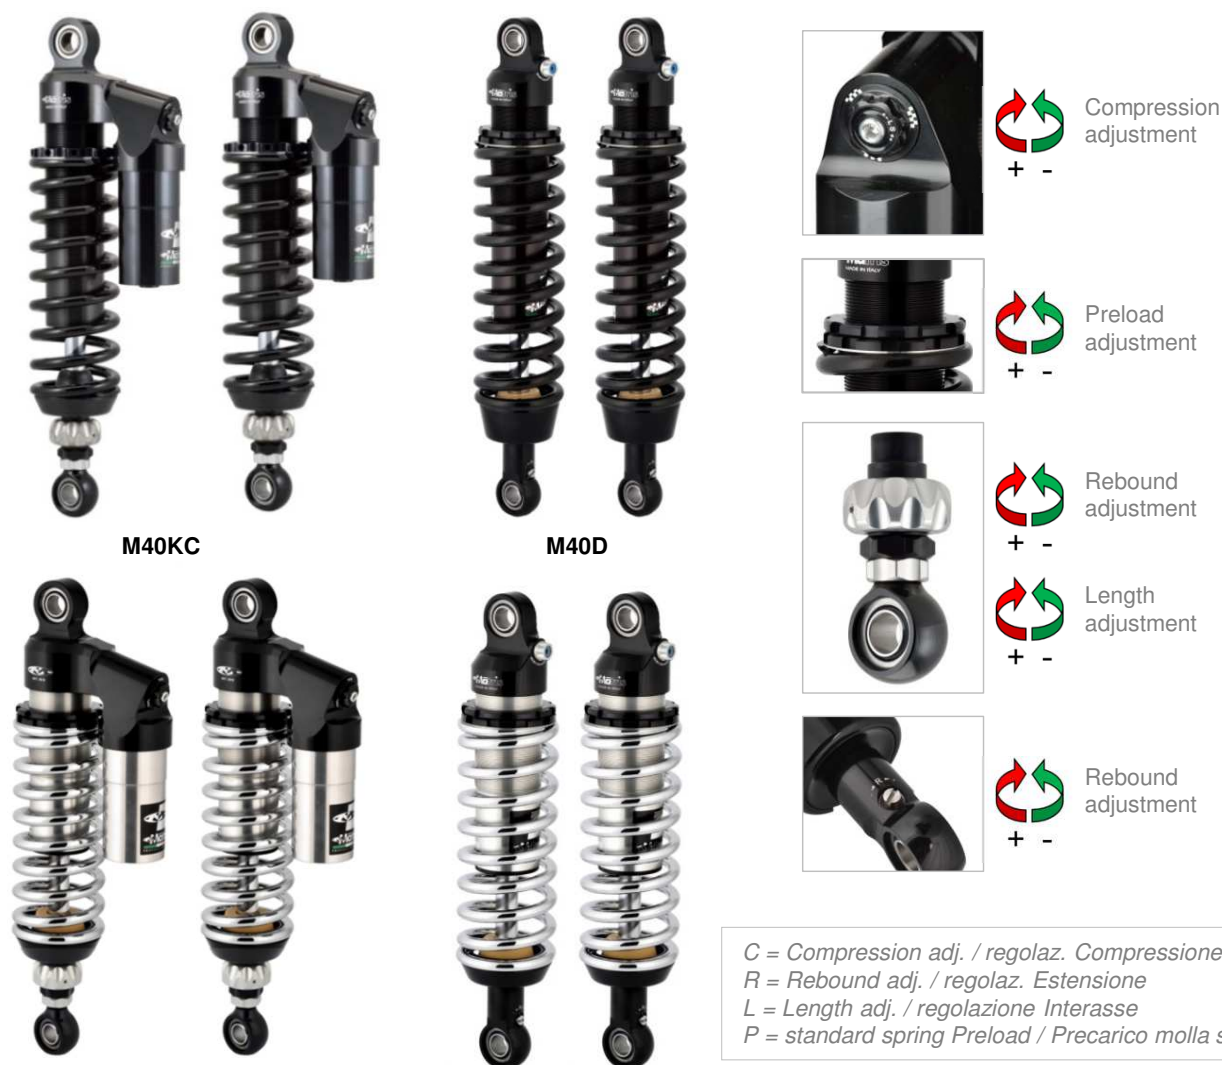

KAWASAKI

W800 my 11/16

product	code	description
Twinshock (R-P)	MK116.1D-N	M40D set twin shock (Dark)
Twinshock (R-P)	MK116.1D-C	M40D set twin shock (Chrome)
Twinshock (C-R-L-P)	MK116.1KC-N	M40KC set twin shock (Dark)
Twinshock (C-R-L-P)	MK116.1KC-C	M40KC set twin shock (Chrome)
Fork kit (P) (fork type Kayaba)	FK115KE	FKE Spring kit

C = Chromed Spring / Molla Cromata - N = Black Spring / Molla Nera

C = Compression adj. / regolaz. Compressione
 R = Rebound adj. / regolaz. Estensione
 L = Length adj. / regolazione Interasse
 P = standard spring Preload / Precarico molla std