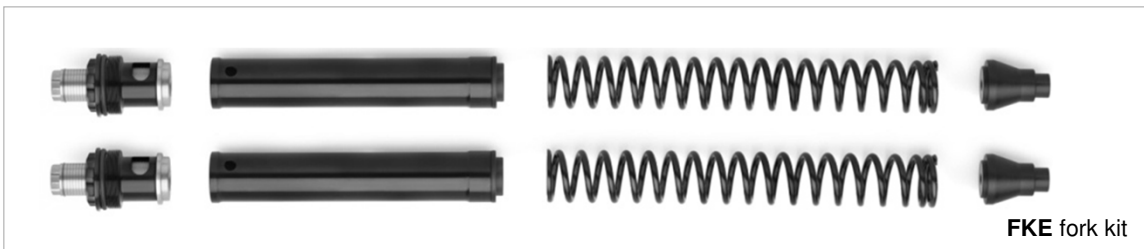

KAWASAKI

W800 my 11/16

product	code	description
Twinshock (R-P)	MK116.1D-N	M40D set twin shock (Dark)
Twinshock (R-P)	MK116.1D-C	M40D set twin shock (Chrome)
Twinshock (C-R-L-P)	MK116.1KC-N	M40KC set twin shock (Dark)
Twinshock (C-R-L-P)	MK116.1KC-C	M40KC set twin shock (Chrome)
Fork kit (P) (fork type Kayaba)	FK115KE	FKE Spring kit

C = Chromed Spring / Molla Cromata - N = Black Spring / Molla Nera

C = Compression adj. / regolaz. Compressione
 R = Rebound adj. / regolaz. Estensione
 L = Length adj. / regolazione Interasse
 P = standard spring Preload / Precarico molla std