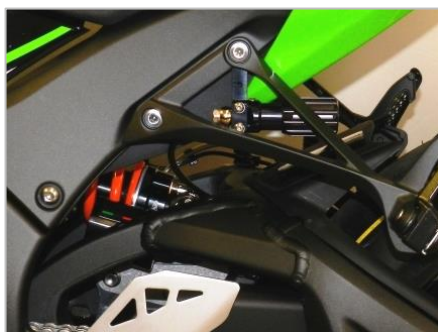

# KAWASAKI ZX 10R my 16/22

product	code	description
Steering damper kit	SD.K123K	SDK (stock)
Steering damper kit	SD.K123R	SDR (stock)
Monoshock (R-L-HP)	MK139.1KDPK	M46KD-PK P8K flex-knob hydraulic spring preload
Monoshock (CH-CL-R-L-HP)	MK139.28R	M46R racing (P8 flex preload unit)
Monoshock (CH-CL-R-L-HP)	MK139.28RK	M46R racing (P8K flex preload unit)
Fork kit (C-R-P) (fork type Showa BFF)	F25K133R	F25R Hydraulic Cartridge kit
Fork kit (C-R-P) (fork type Showa BFF)	F25K133SA	F25SA "Sealed" Hydraulic Cartridge kit

# KAWASAKI ZX 10R my 16/22

(on demand) the technopolymer fork cap tools