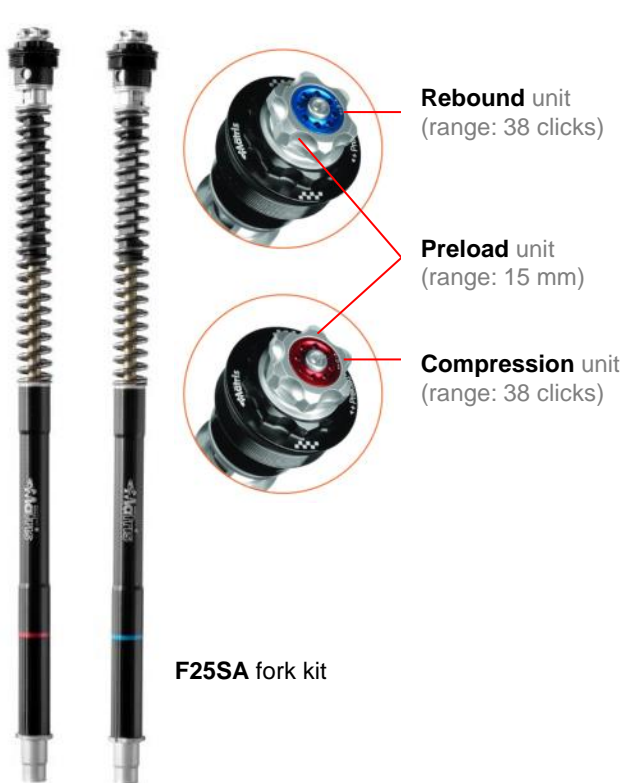

# KAWASAKI ZX 10R my 16/22

product	code	description
Steering damper kit	SD.K123K	SDK (stock)
Steering damper kit	SD.K123R	SDR (stock)
Monoshock (R-L-HP)	MK139.1KDPK	M46KD-PK P8K flex-knob hydraulic spring preload
Monoshock (CH-CL-R-L-HP)	MK139.28R	M46R racing (P8 flex preload unit)
Monoshock (CH-CL-R-L-HP)	MK139.28RK	M46R racing (P8K flex preload unit)
Fork kit (C-R-P) (fork type Showa BFF)	F25K133R	F25R Hydraulic Cartridge kit
Fork kit (C-R-P) (fork type Showa BFF)	F25K133SA	F25SA "Sealed" Hydraulic Cartridge kit

# KAWASAKI ZX 10R my 16/22

(on demand) the technopolymer fork cap tools