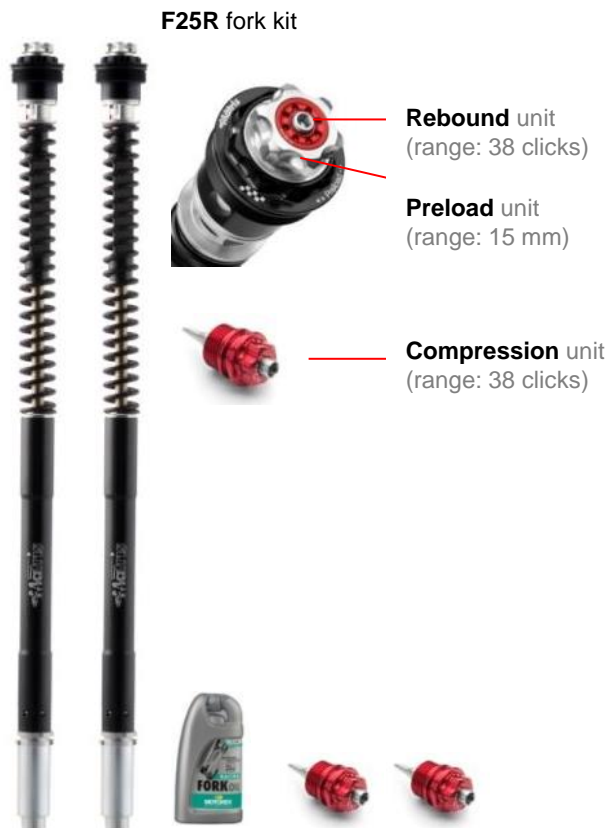

# KAWASAKI ZX 10R my 16/22

product	code	description
Steering damper kit	SD.K123K	SDK (stock)
Steering damper kit	SD.K123R	SDR (stock)
Monoshock (R-L-HP)	MK139.1KDPK	M46KD-PK P8K flex-knob hydraulic spring preload
Monoshock (CH-CL-R-L-HP)	MK139.28R	M46R racing (P8 flex preload unit)
Monoshock (CH-CL-R-L-HP)	MK139.28RK	M46R racing (P8K flex preload unit)
Fork kit (C-R-P) (fork type Showa BFF)	F25K133R	F25R Hydraulic Cartridge kit
Fork kit (C-R-P) (fork type Showa BFF)	F25K133SA	F25SA "Sealed" Hydraulic Cartridge kit

# KAWASAKI ZX 10R my 16/22

(on demand) the technopolymer fork cap tools