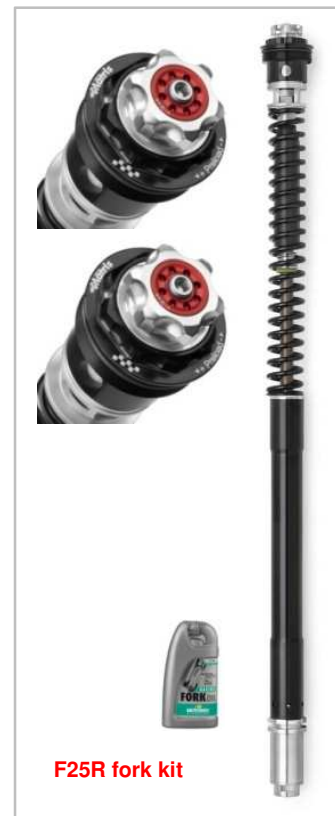

# BMW R 1200R my 15/18

product	code	description
Steering damper kit	SD.B309K	SDK (stock)
Steering damper kit	SD.B309R	SDR (stock)
Monoshock (R-L-P)	MB334.2KD	M46KD std
Monoshock (R-L-HP)	MB334.2KDIK	M46KD+IKD knob-hydraulic spring preload
Monoshock (C-R-L-P)	MB334.22K	M46K std
Monoshock (C-R-L-HP)	MB334.22IK	M46K+IKD knob-hydraulic spring preload
Fork kit (C-R-P) (fork type Sachs)	F20B315K	F20K "quad valve" Hydraulic Cartridge kit
Fork kit (C-R-P) (fork type Sachs)	F25B315R	F25R "quad valve" Hydraulic Cartridge kit

M46K

M46KD

C = Compression adjustment / regolazione Compressione  
 R = Rebound adjustment / regolazione Estensione  
 L = Length adjustment / regolazione Interasse  
 P = standard spring preload (ring) / precarico molla standard (ghiera)  
 HP = hydraulic spring preload adjustment / precarico molla idraulica