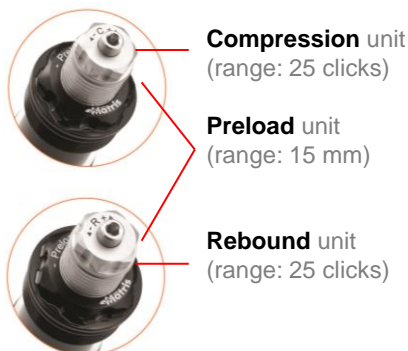

F15K quad-valve asymmetric system

*from conventional
non-adjustable
to fully-adjustable fork*