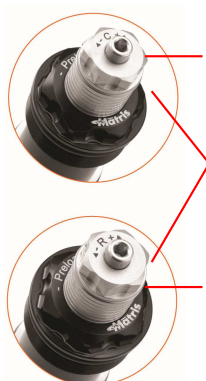

# HONDA VT 750 Shadow (RC50) my 07/16 (Spirit & Black Spirit)

product	code	description
Twinshock (R-P)	MH279.1D-N	M40D set twin shock <i>(Dark)</i>
Twinshock (C-R-P)	MH279.1KC-N	M40KC set twin shock <i>(Dark)</i>
Fork kit (adj.P) (fork type Kaifa)	FH266KE	FKE pring kit
Fork kit (adj.P) (fork type Kaifa)	FH266SE	FSE pring kit
Fork kit (adj.C-R-P) (fork type Kaifa)	F15H266K	F15K "quad valve system" <b>Hydraulic Cartridge kit</b>

M40KC

M40D

Compression adjustment  
+ -

Preload adjustment  
+ -

Rebound adjustment  
+ -

Rebound adjustment  
+ -

TM1 "C65" spring preload ring tool included

C = Compression adjustment / regolazione Compressione  
R = Rebound adjustment / regolazione Estensione  
P = spring Preload / Pre carico molla

## F15K quad-valve asymmetric system

**Compression unit**  
(range: 25 clicks)

**Preload unit**  
(range: 15 mm)

**Rebound unit**  
(range: 25 clicks)

*from conventional  
non-adjustable  
to fully-adjustable fork*