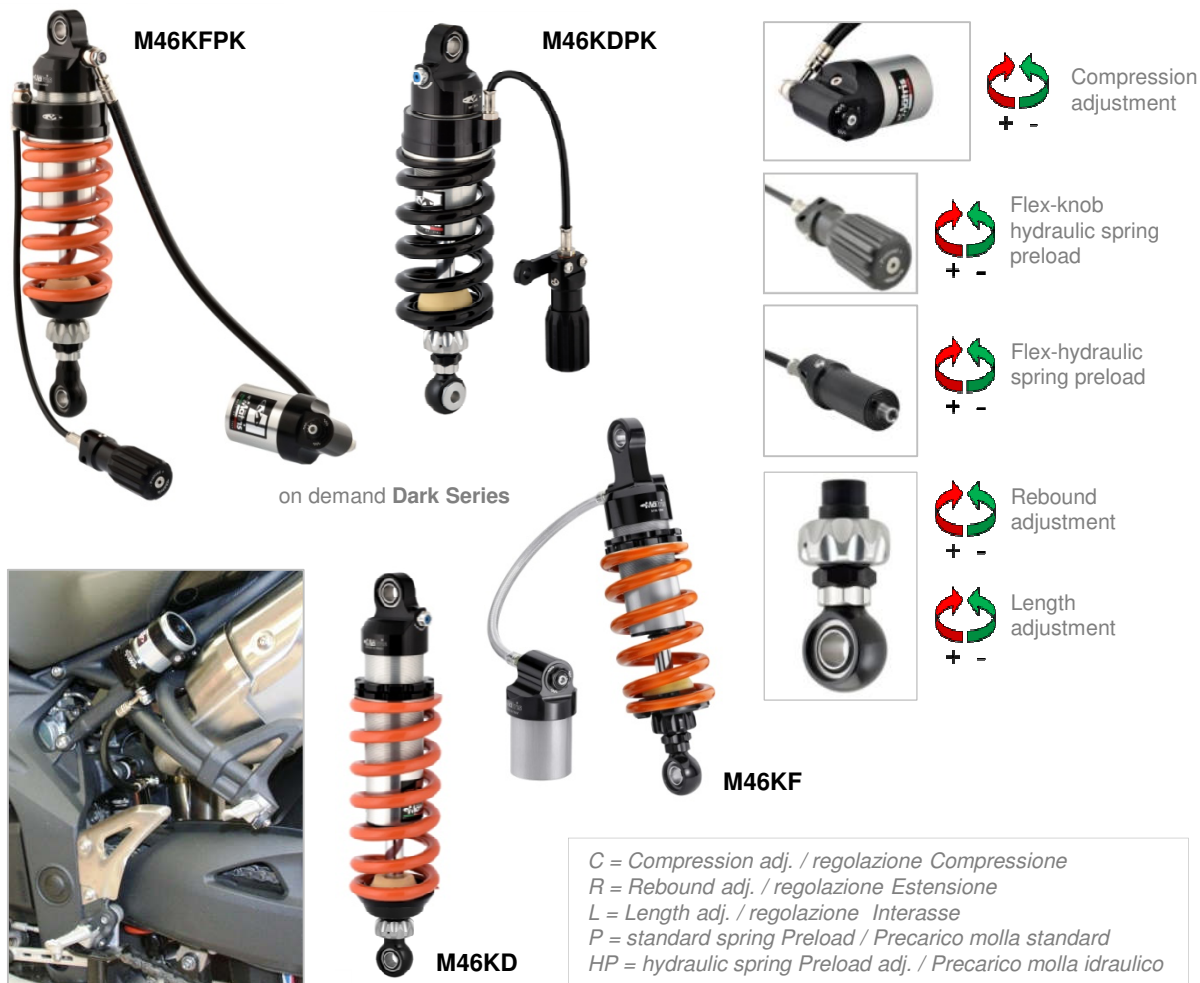

# TRIUMPH

## Speed Triple 1050S my 16/20

(NN01/NN02)

product	code	description
Steering damper kit	SD.T112K	SDK (front)
Steering damper kit	SD.T112R	SDR (front)
Monoshock (R-P)	MT119.1KD	M46KD std
Monoshock (R-HP)	MT119.1KDP	M46KD+P1 flex-hydraulic spring preload
Monoshock (R-HP)	MT119.1KDPK	M46KD+P1K flex-knob hydr. spring preload
Monoshock (C-R-L-P)	MT119.1KF	M46KF std
Monoshock (C-R-L-HP)	MT119.1KFP	M46KF+P1 flex-hydraulic spring preload
Monoshock (C-R-L-HP)	MT119.1KFPK	M46KF+P1K flex-knob hydr. spring preload
Fork kit (fork type Showa)	FT121KS	FKS Spring kit
Fork kit (fork type Showa)	FT121RK	FRK Hydraulic kit
Fork kit (C-R-P) (fork type Showa)	F20T121K	F20K "quad valve" Hydraulic Cartridge kit
Fork kit (C-R-P) (fork type Showa)	F25T121R	F25R Hydraulic Cartridge kit
Fork kit (C-R-P) (fork type Showa)	F25T121SA	F25SA Sealed Hydraulic Cartridge kit