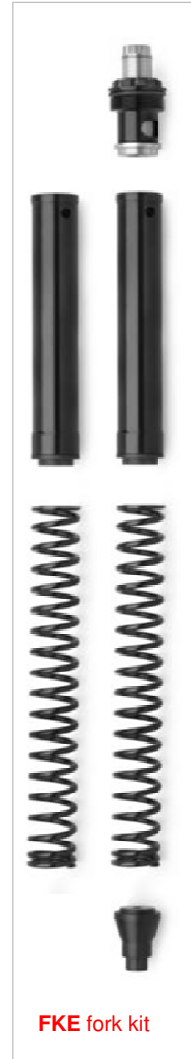

## Bonneville 1200 T120 my16/20

product	code	description
Twinshock (R-P)	MT122.1D-N	M40D set twin shock (Dark)
Twinshock (R-P)	MT122.1D-C	M40D set twin shock (Chrome)
Twinshock (C-R-L-P)	MT122.1KC-N	M40KC set twin shock (Dark)
Twinshock (C-R-L-P)	MT122.1KC-C	M40KC set twin shock (Chrome)
Fork kit (P) (fork type Kayaba)	FT122KE	FKE Spring kit
Fork kit (P) (fork type Kayaba)	FT122SE	FSE Hydraulic kit
Fork kit (C-R-P) (fork type Kayaba)	F15T122K	F15K "quad valve" Hydraulic Cartridge kit

C = Chromed Spring / Molla Cromata - N = Black Spring / Molla Nera

## Bonneville 1200 T120 my16/20

*from conventional  
non-adjustable  
to fully-adjustable fork*