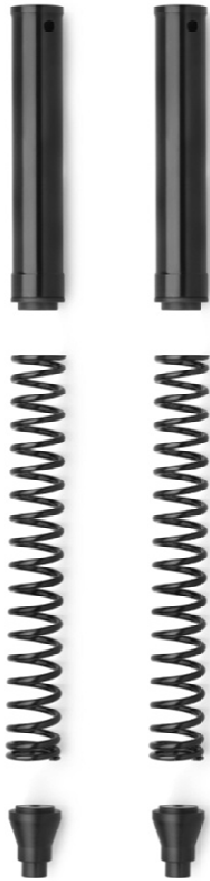

BMW
F 800S (K71) my 06/10
F 800ST (K71) my 06/12

product	code	description
Steering damper kit	SD.B302K	SDK (stock)
Steering damper kit	SD.B302R	SDR (stock)
Fork kit (fork type Showa)	FB303KE	FKE Spring kit (1)

(1) the kit keeps the original fork cap set / il kit mantiene il set tappi forcella originali

FKE fork kit

C = compression adj. / regolaz. Compressione
 R = rebound adj. / regolaz. Estensione
 P = standard spring Preload / Precarico molla standard