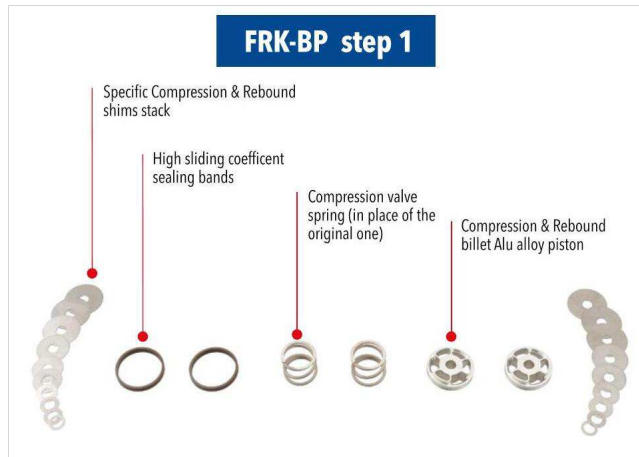

HONDA

CBR 1000RR my 12/14 & 15/16

(SC59)

product	code	description
Steering damper kit	SD.H228K (*)	SDK (front)
Steering damper kit	SD.H228R (*)	SDR (front)
Monoshock (CH-CL-R-L-HP)	MH224.01R	M46R Racing (IS hydraulic spring preload)
Fork kit (fork type Showa BPF)	FH226RK-BP1	FRK Hydraulic kit (step1)
Fork kit (fork type Showa BPF)	FH226RK-BP2	FRK Hydraulic kit (step2)
Fork kit (C-R-P) (fork Showa BPF)	F25H226R	F25R Hydraulic Cartridge kit
Fork kit (C-R-P) (fork Showa BPF)	F25H226SA	F25SA Sealed Hydraulic Cartridge kit

(*) racing use only without start key unit / uso racing senza blocchetto chiave

M46R

High speed
Low speed
Compression
adjustment

Hydraulic
spring
preload unit

Rebound
adjustment

Length
adjustment

CH = HighSpeed Comp. adj. / regolazione Compresine AV
 CL = LowSpeed Comp. adj. / regolazione Compressione BV
 C = compression adj. / regolazione Compressione
 R = rebound adj. / regolazione Estensione
 L = length adj. / regolazione Interasse
 P = std spring preload / precarico molla std
 HP = hydraulic spring preload adj. / precarico molla idraulico.

HONDA

CBR 1000RR my 12/14 & 15/16 (SC59)

page 2

L'immagine del prodotto è generica e indicativa. / The product image is generic and for information only.