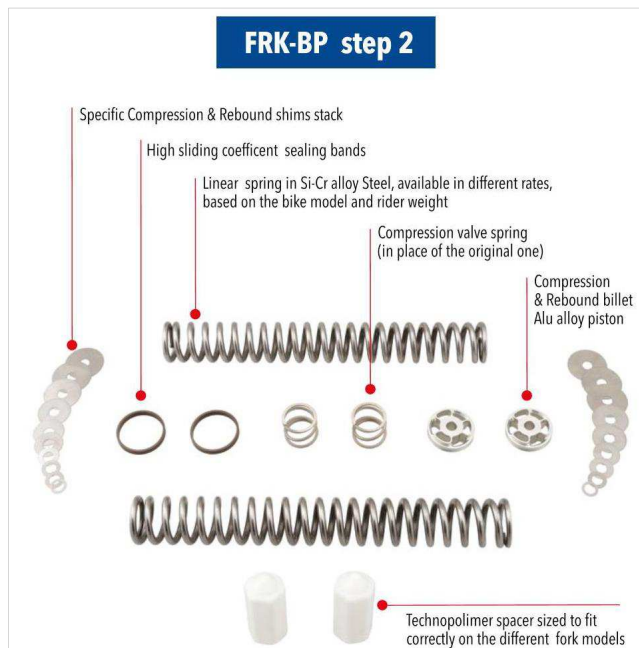

HONDA

CBR 1000RR my 12/14 & 15/16

(SC59)

product	code	description
Steering damper kit	SD.H228K (*)	SDK (front)
Steering damper kit	SD.H228R (*)	SDR (front)
Monoshock (CH-CL-R-L-HP)	MH224.01R	M46R Racing (IS hydraulic spring preload)
Fork kit (fork type Showa BPF)	FH226RK-BP1	FRK Hydraulic kit (step1)
Fork kit (fork type Showa BPF)	FH226RK-BP2	FRK Hydraulic kit (step2)
Fork kit (C-R-P) (fork Showa BPF)	F25H226R	F25R Hydraulic Cartridge kit
Fork kit (C-R-P) (fork Showa BPF)	F25H226SA	F25SA Sealed Hydraulic Cartridge kit

(*) racing use only without start key unit / uso racing senza blocchetto chiave

M46R

High speed
Low speed
Compression
adjustment

Hydraulic
spring
preload unit

Rebound
adjustment

Length
adjustment

CH = HighSpeed Comp. adj. / regolazione Compresine AV
 CL = LowSpeed Comp. adj. / regolazione Compressione BV
 C = compression adj. / regolazione Compressione
 R = rebound adj. / regolazione Estensione
 L = length adj. / regolazione Interasse
 P = std spring preload / precarico molla std
 HP = hydraulic spring preload adj. / precarico molla idraulico.

HONDA

CBR 1000RR my 12/14 & 15/16 (SC59)

page 2

L'immagine del prodotto è generica e indicativa. / The product image is generic and for information only.