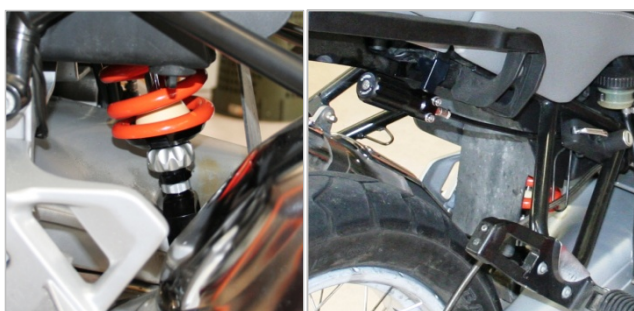

BMW R1100 GS my 93/99

Product	code	description
Monoshock (R-L-P)	MB313.3KD	M46KD std
Monoshock (R-L-HP)	MB313.3KDPK	M46KD+P6K flex-knob hydraulic spring preload

M46KDPK

on demand Dark Series

M46KD

Flex-knob hydraulic spring preload

Standard Preload adjustment

Rebound adjustment

Length adjustment

R = rebound adistment / regolazione estensione
 L = length adjustment / regolazione Interasse
 P = spring preload by ring / precarico molla ghiera
 HP = hydraulic spring preload adj. / precarico molla idraulico