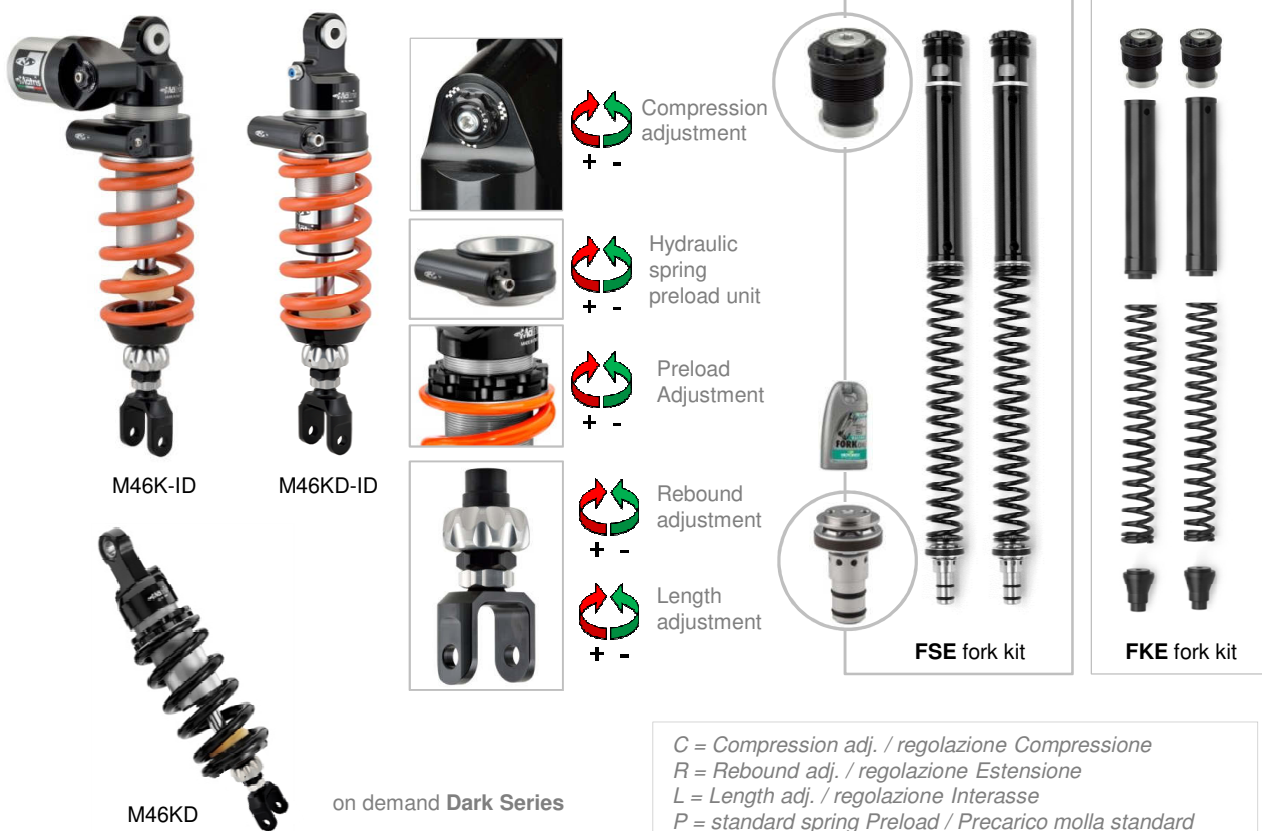

KAWASAKI

Versys-X 300 (KLE 300) my 17/20

product	code	description
Monoshock (R-L-P)	MK146.1KD	M46KD std
Monoshock (R-L-HP)	MK146.1KDID	M46KD+ID hydraulic spring preload
Monoshock (C-R-L-P)	MK146.02K	M46K std
Monoshock (C-R-L-HP)	MK146.02KID	M46K+ID hydraulic spring preload
Fork kit (P) (fork type Showa)	FK140KE	FKE Spring kit
Fork kit (P) (fork type Showa)	FK140SE	FSE Hydraulic kit