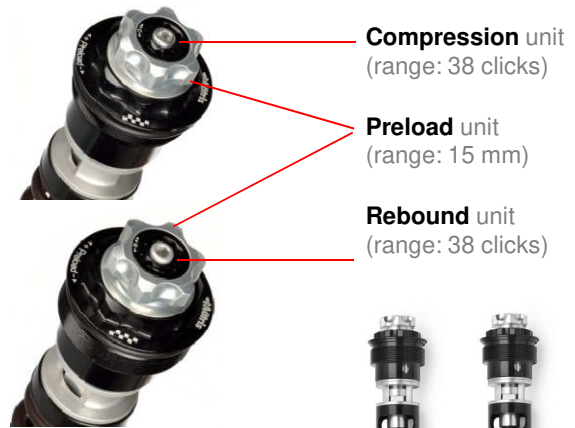

YAMAHA

XJR 1300 my 07/17

(RP19)(no model "C")

product	code	description
Twinshock (R-P)	MY118.1D-N	M40D set twin shock (Dark)
Twinshock (C-R-P)	MY118.1KC-N	M40KC set twin shock (Dark)
Fork kit (C-R-P) (fork type Kayaba)	F20Y120K	F20K "quad valve system" hydraulic cartridge kit

M40KC

M40D

F20K fork kit quad-valve asymmetric system

Compression adjustment
+ -

Preload adjustment
+ -

Rebound adjustment
+ -

Rebound adjustment
+ -

C = Compression adjustment / regolazione Compressione
R = Rebound adjustment / regolazione Estensione
P = spring Preload / Precarico molla