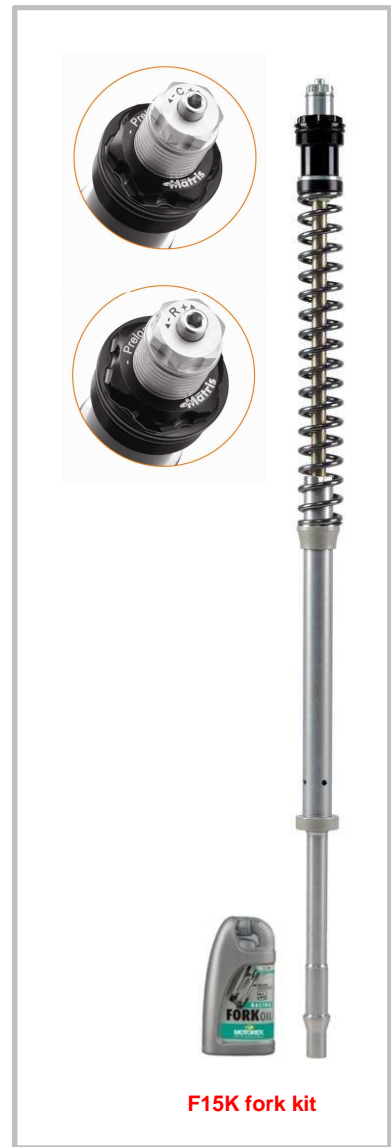

SUZUKI SV 650S m.y.99/02

product	code	description
Steering damper kit	SD.S106K	SDK (front)
Steering damper kit	SD.S106R	SDR (front)
Fork kit (P)	FS106KE	FKE Spring kit
Fork kit (P)	FS106SE	FSE Hydraulic kit
Fork kit (C-R-P)	F15S106K	F15K Cartridge kit

SD-K

SD-R

FKE fork kit

FSE fork kit

F15K fork kit

C = compression adj. / regolaz. Compressione
 R = rebound adj. / regolaz. Estensione
 P = std spring preload / precarico molla std