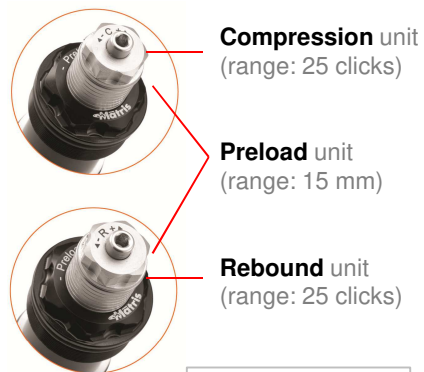

MOTO GUZZI

Breva 1200 my 08/11

product	code	description
Monoshock (R-L-P)	MM103.1KD	M46KD std
Monoshock (R-L-HP)	MM103.1KDIS	M46KD+IS hydraulic spring preload
Fork kit (P) (fork type Marzocchi)	FM107KE	FKE Spring kit
Fork kit (C-R-P) (fork Marzocchi)	F15M107K	F15K "quad valve system" Hydraulic Cartridge kit

F15K Quad-valve asymmetric system

Hydraulic spring preload unit
+ -

Rebound adjustment
+ -

Length adjustment
+ -

Dark Series (on demand)

FKE fork kit

C = Compression adj. / regolazione Compressione
R = Rebound adj. / regolazione Estensione
L = Length adj. / regolazione Interasse
P = standard spring Preload / Precarico molla standard
HP = hydraulic spring Preload adj. / Precarico molla idraulico