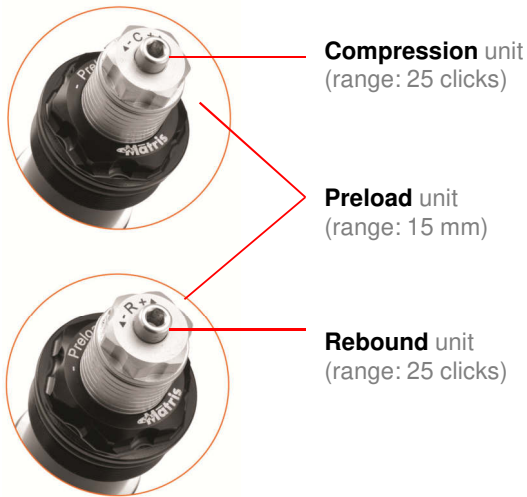

HONDA

XL 700V Transalp my 08/11 (RD13)

product	code	description
Monoshock (R-P)	MH236.1KD	M46KD std
Fork kit (P) (fork type Showa)	FH218KE	FKE Spring kit
Fork kit (C-R-P) (fork type Showa)	F15H218K	F15K "quad valve system" Hydraulic Cartridge kit

Quad-valve asymmetric system

M46KD

Preload Adjustment by ring
+ -

Rebound adjustment
+ -

Dark Series (on demand)

C = Compression adj.ustment / regolazione Compressione
 R = Rebound adj.ustment / regolazione Estensione
 P = standard spring Preload / Precarico molla standard