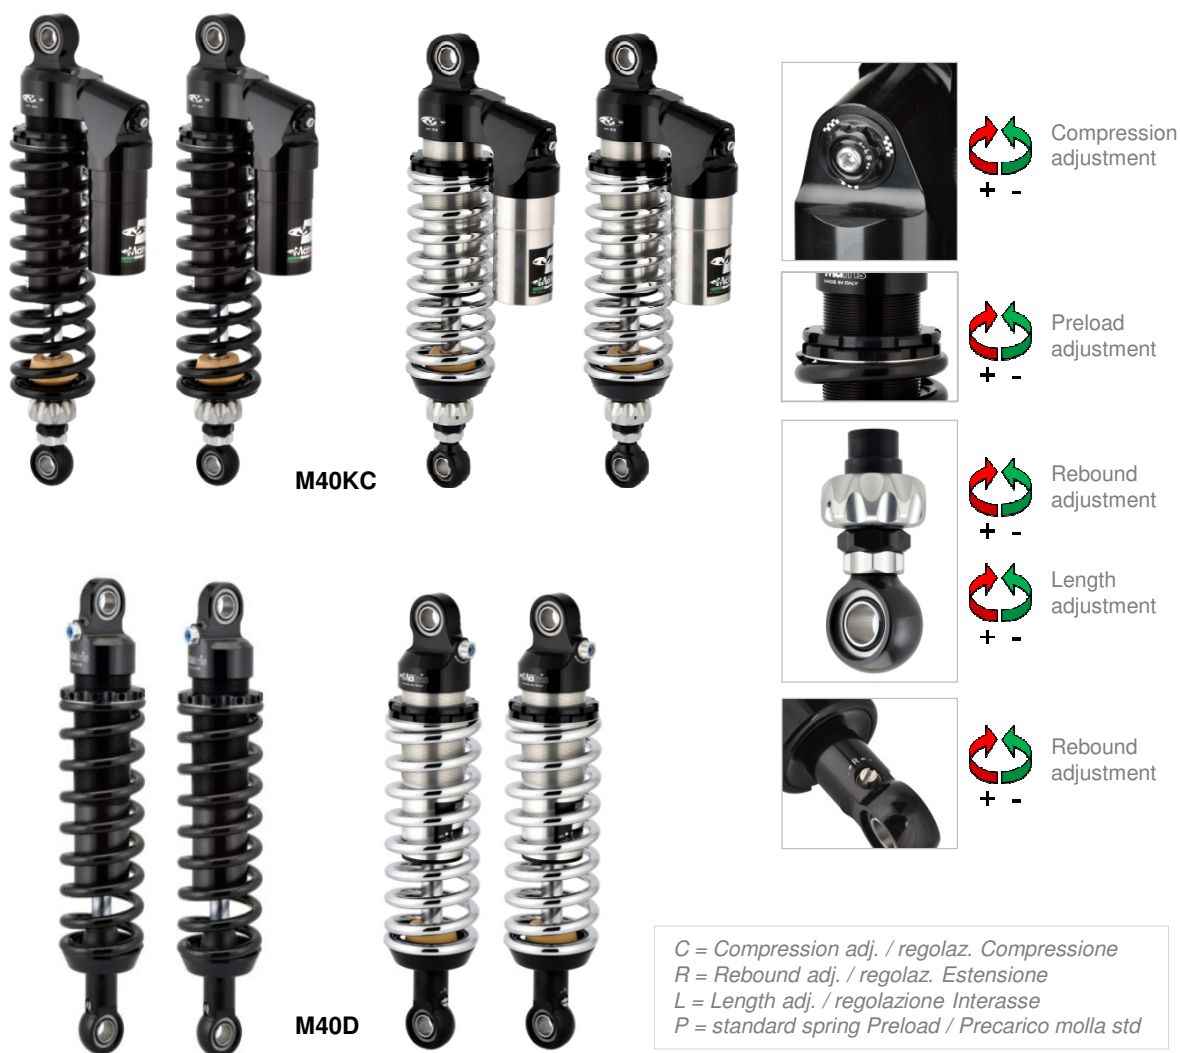

TRIUMPH

Bonneville 900 T100 my 17/20

Page 1

product	code	description
Twinshock (R-P)	MT127.1D-N	M40D set twin shock (Dark)
Twinshock (R-P)	MT127.1D-C	M40D set twin shock (Chrome)
Twinshock (C-R-L-P)	MT127.1KC-N	M40KC set twin shock (Dark)
Twinshock (C-R-L-P)	MT127.1KC-C	M40KC set twin shock (Chrome)
Fork kit (P) (fork type Kayaba)	FT127KE	FKE Spring kit
Fork kit (P) (fork type Kayaba)	FT127SE	FSE Hydraulic kit
Fork kit (C-R-P) (fork Kayaba)	F15T127K	F15K "quad valve" Hydraulic Cartridge kit

TRIUMPH

Bonneville 900 T100 my 17/20