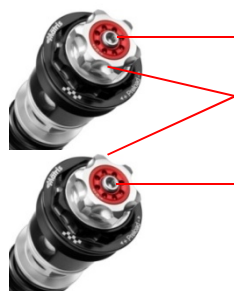

SUZUKI GSX-R 750W my 92/95

Product	code	description
Monoshock (R-L-P)	MS145.1KD	M46KD std
Fork kit (fork type USD 41 Showa)	FS137KS	FKS Spring kit
Fork kit (fork type USD 41 Showa)	FS137RK	FRK Hydraulic kit
Fork kit (C-R-P) (fork type USD 41 Showa)	F20S137K	F20K "quad valve" Hydraulic Cartridge kit
Fork kit (C-R-P) (fork type USD 41 Showa)	F25S137R	F20R "quad valve" Hydraulic Cartridge kit

M46KD

Preload adjustment

Rebound adjustment

Length adjustment

DarkSeries (on demand)

FRK Fork kit

FKS Fork kit

C = Compression adjustment / regolazione Compressione
 R = Rebound adjustment / regolazione Estensione
 L = Length adjustment / regolazione Interasse
 P = spring Preload by ring / Precarico molla standard

Quad-valve asymmetric system

Compression unit
(range: 38 clicks)

Preload unit
(range: 15 mm)

Rebound unit
(range: 38 clicks)

F25R fork kit

Quad-valve asymmetric system

Compression unit
(range: 38 clicks)

Preload unit
(range: 15 mm)