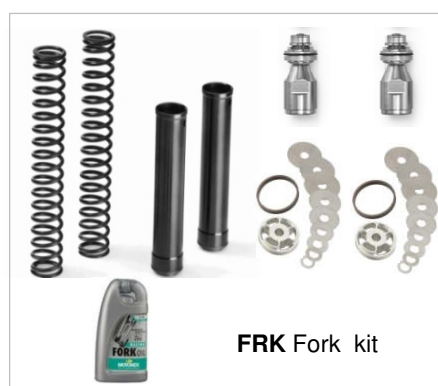

SUZUKI GSX-R 750W my 92/95

Product	code	description
Monoshock (R-L-P)	MS145.1KD	M46KD std
Fork kit (fork type USD 41 Showa)	FS137KS	FKS Spring kit
Fork kit (fork type USD 41 Showa)	FS137RK	FRK Hydraulic kit
Fork kit (C-R-P) (fork type USD 41 Showa)	F20S137K	F20K "quad valve" Hydraulic Cartridge kit
Fork kit (C-R-P) (fork type USD 41 Showa)	F25S137R	F20R "quad valve" Hydraulic Cartridge kit

M46KD

Preload adjustment

Rebound adjustment

Length adjustment

DarkSeries (on demand)

FRK Fork kit

FKS Fork kit

C = Compression adjustment / regolazione Compressione
 R = Rebound adjustment / regolazione Estensione
 L = Length adjustment / regolazione Interasse
 P = spring Preload by ring / Precarico molla standard

Quad-valve asymmetric system

Compression unit
(range: 38 clicks)

Preload unit
(range: 15 mm)

Rebound unit
(range: 38 clicks)

F25R fork kit

Quad-valve asymmetric system

Compression unit
(range: 38 clicks)

Preload unit
(range: 15 mm)

Rebound unit
(range: 38 clicks)

F20K fork kit

L'immagine del prodotto è generica e indicativa. / The product image is generic and for information only.